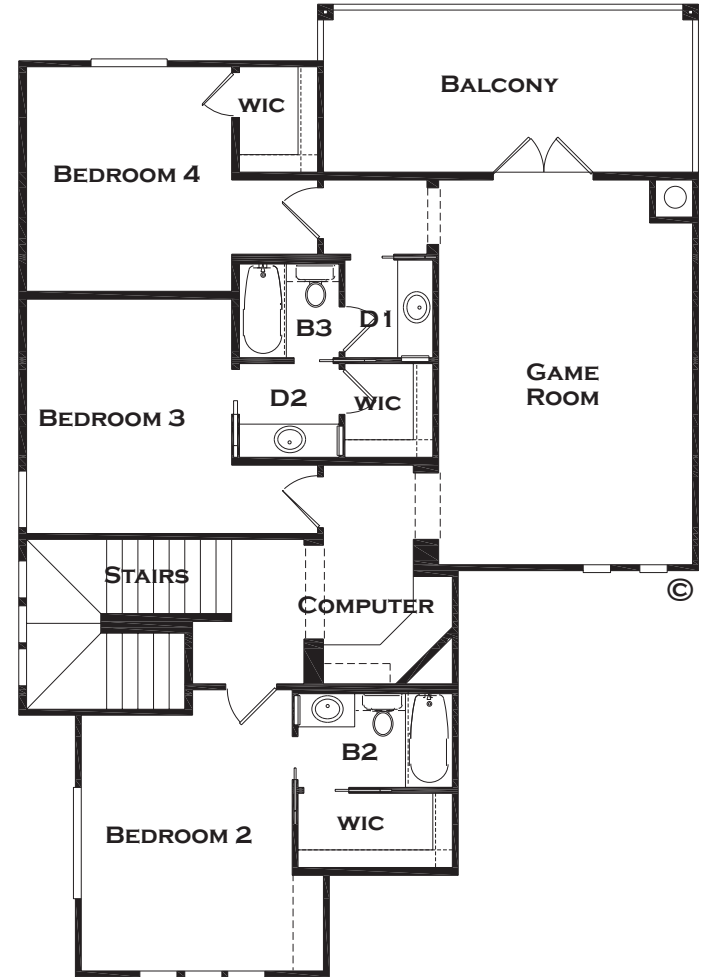

THE TIVOLI

3,704 SQUARE FEET

18618 TUSCANY STONE SAN ANTONIO, TEXAS 78258
 SIERRASA.COM

RENDERINGS ARE THE ARTISTS CONCEPTION. NOT RESPONSIBLE FOR TYPOGRAPHICAL OR ARTISTIC ERRORS. SPECIFICATIONS AND FEATURES ARE SUBJECT TO CHANGE WITHOUT NOTICE. MEASUREMENTS AND SQUARE FOOTAGE ARE APPROXIMATE.

COPYRIGHT 2005© ALL RIGHTS RESERVED BY SIERRA HOMES

ANY REPRODUCTION OR TRANSLATION OF ALL OR ANY PART OF THIS RENDERING WITHOUT WRITTEN CONSENT BY SIERRA HOMES IS UNLAWFUL

- 4 BEDROOMS
- 3.5 BATHROOMS
 - STUDY
- LARGE FAMILY ROOM
- 2 DINING AREAS
 - GAME ROOM
- COURTYARD & LOGGIA
- COVERED PATIO AND PORCH
- 3 SPLIT CAR GARAGE